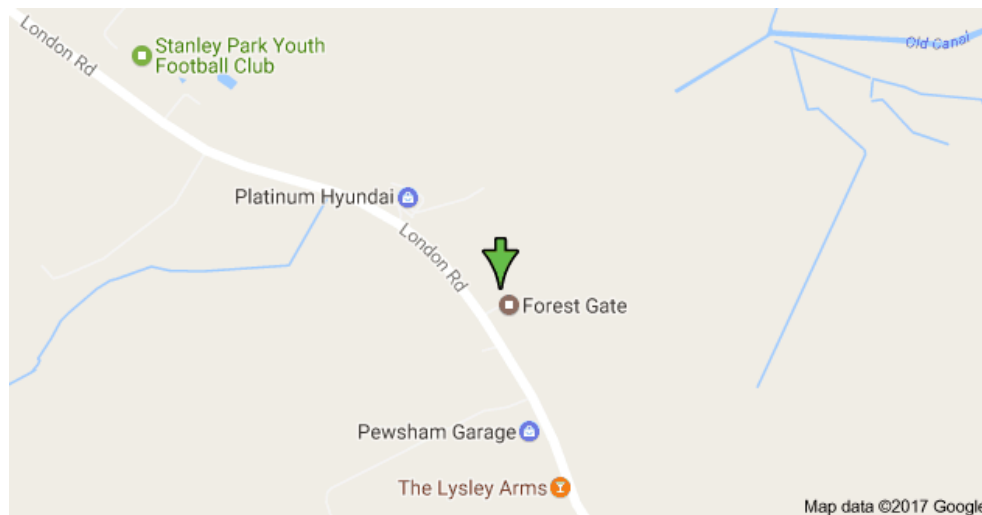

### **Forest Gate - Unit 3**

#### **Office 2 – The Old Farmhouse**

**London Road,**

**Pewsham,**

**Chippenham,**

**Wiltshire, SN15 3RS.**

Forest Gate is a small business park (part of the Bowood estate) located on the London Road /A4 between Chippenham and Calne. It is situated between the Hyundai Garage and the Fiat Garage.

Forest Gate is on the number 55 bus route and stops approximately 200 metres past the entrance to Forest Gate.